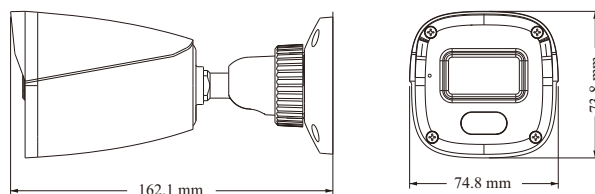

BX-C7440 S4-CL

Value Series 4MP Dual Illumination
Water-proof Bullet Network Camera

- H.265+ /H.265 /H.264+ /H.264/MJPEG coding
- Max. resolution: 4MP (2560 × 1440)
- Auto day/night switch
- 3D DNR, WDR, HLC, BLC, etc.
- ROI coding
- Support smart supplement light
- 10~20m white light view distance; 10~20m IR view distance
- DC12V/PoE power supply
- IP 67 ingress protection
- Support dual streams
- Support remote monitoring by smart phones& tablet PCs with iOS and Android OS
- Support line crossing detection & region intrusion detection
- Support SMD

PoE	Yes, IEEE802.3af
Supplement Light Range	IR range: 10 ~ 20 m; white light range: 10 ~ 20 m
Ingress Protection	IP67
Others	
Power Supply	DC12V/PoE
Power Consumption	< 5W
Operating Environment	- 20 °C ~ 55 °C (-4°F~131°F); Humidity: less than 95 % (non-condensing)
Storage Environment	- 20 °C ~ 60°C (-4°F~140°F), Humidity: less than 95 % (non-condensing)
Dimensions (mm)	162.1 × 74.8 × 73.8
Weight (net)	Approx. 0.25KG
Installation	Ceiling mounting; Wall mounting
Certificate	CE, FCC
Environmental Protection	Complies with Directive EU RoHS, WEEE(2012/19/EU) , directive 94/62/EC and REACH(EC1907/2006)

DIMENSIONS

AVAILABLE ACCESSORIES