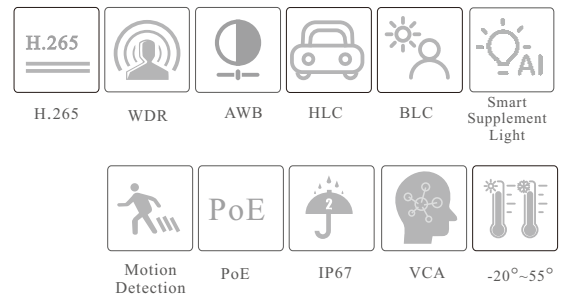

BX-C7440 S4-CL

Value Series 4MP Dual Illumination
Water-proof Bullet Network Camera

- H.265+ /H.265 /H.264+ /H.264/MJPEG coding
- Max. resolution: 4MP (2560 × 1440)
- Auto day/night switch
- 3D DNR, WDR, HLC, BLC, etc.
- ROI coding
- Support smart supplement light
- 10~20m white light view distance; 10~20m IR view distance
- DC12V/PoE power supply
- IP 67 ingress protection
- Support dual streams
- Support remote monitoring by smart phones& tablet PCs with iOS and Android OS
- Support line crossing detection & region intrusion detection
- Support SMD

PoE	Yes, IEEE802.3af
Supplement Light Range	IR range: 10 ~ 20 m; white light range: 10 ~ 20 m
Ingress Protection	IP67
Others	
Power Supply	DC12V/PoE
Power Consumption	< 5W
Operating Environment	- 20 °C ~ 55 °C (-4°F~131°F); Humidity: less than 95 % (non-condensing)
Storage Environment	- 20 °C ~ 60°C (-4°F~140°F), Humidity: less than 95 % (non-condensing)
Dimensions (mm)	162.1 × 74.8 × 73.8
Weight (net)	Approx. 0.25KG
Installation	Ceiling mounting; Wall mounting
Certificate	CE, FCC
Environmental Protection	Complies with Directive EU RoHS, WEEE(2012/19/EU) , directive 94/62/EC and REACH(EC1907/2006)